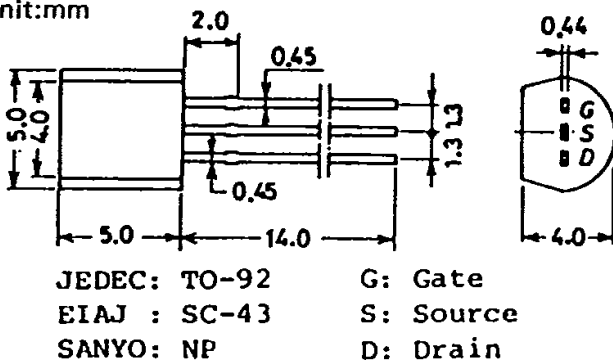

Case Outline—[2005A]
unit:mm