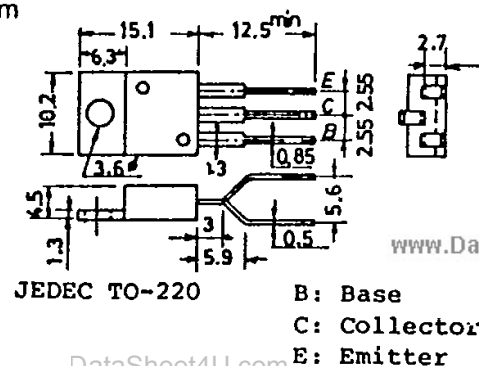

DataSheet4U.com

DataSheet4U.com

*: The 2SC2621 is classified by 10mA h_{FE} as follows :

40	C	80	60	D	120	100	E	200
----	---	----	----	---	-----	-----	---	-----

Case Outline 2009A (unit:mm)

JEDEC: TO-126

B: Base
C: Collector
E: Emitter

CASE OUTLINES AND ATTACHMENTS

- All of Sanyo Transistor case outlines are illustrated below.
- All dimensions are in mm, and dimensions which are not followed by min. or max. are represented by typical values.
- No marking is indicated.

Case Outline—[2003A]
unit:mm

Case Outline—[2009A]
unit:mm

Case Outline—[2004A]
unit:mm

Case Outline—[2010A]
unit:mm

Case Outline—[2005A]
unit:mm

Case Outline—[2012]
unit:mm

Case Outline—[2006A]
unit:mm

Case Outline—[2013]
unit:mm