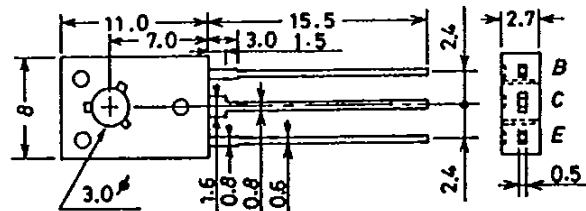

2SC2621

2009A

NPN Triple Diffused Planar
Silicon Transistor

Color TV Chroma Output Applications

©675A

Absolute Maximum Ratings at Ta=25°C

Parameter	Symbol	Value	unit
Collector to Base Voltage	V_{CB0}	300	V
Collector to Emitter Voltage	V_{CEO}	300	V
Emitter to Base Voltage	V_{EBO}	6.5	V
Collector Current	I_C	200	mA
Peak Collector Current	i_{cp}	700	mA
Collector Dissipation	P_C	1.2	W
		$T_c=25^\circ C$	
		10	W
Junction Temperature	T_j	150	°C
Storage Temperature	T_{stg}	-55 to +150	°C

Electrical Characteristics at Ta=25°C

Parameter	Symbol	Test Conditions	min	typ	max	unit
Collector Cutoff Current	I_{CB0}	$V_{CB}=200V, I_E=0$			1.0	uA
Emitter Cutoff Current	I_{EBO}	$V_{EB}=6V, I_C=0$			1.0	uA
DC Current Gain	h_{FE}	$V_{CE}=10V, I_C=10mA$	40*		200*	
Gain Band-width Product	f_T	$V_{CE}=30V, I_C=10mA$	50			MHz
Output Capacitance	c_{ob}	$V_{CB}=50V, f=1MHz$			5	pF
C-E Saturation Voltage	$V_{CE(sat)}$	$I_C=20mA, I_B=2mA$			0.6	V
B-E Saturation Voltage	$V_{BE(sat)}$	$I_C=20mA, I_B=2mA$			1.0	V

DataSheet4U.com

DataSheet4U.com

*: The 2SC2621 is classified by 10mA h_{FE} as follows :

40	C	80	60	D	120	100	E	200

Case Outline 2009A (unit:mm)

JEDEC: TO-126

B: Base
C: Collector
E: Emitter