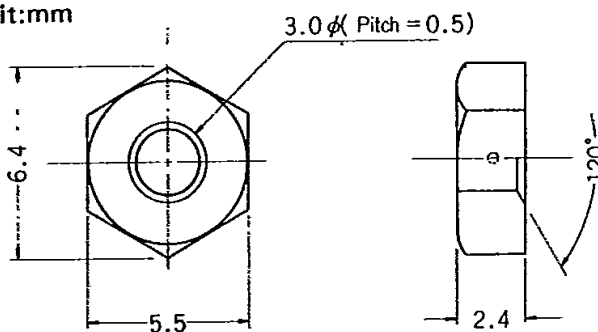

Case Outline-[0014]

unit:mm