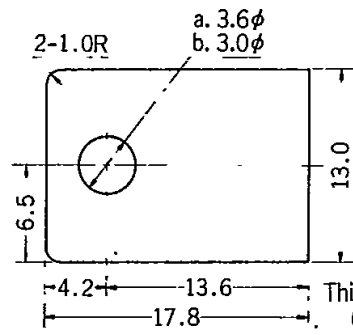

Case Outline-[0008] unit:mm

T-91-20