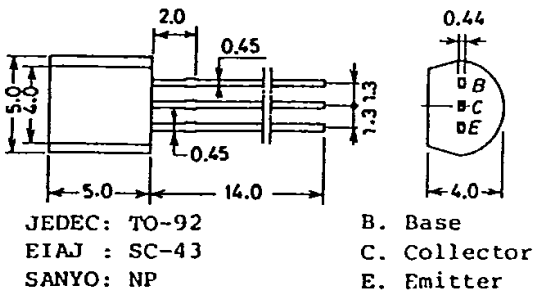

CASE OUTLINES AND ATTACHMENTS

- All of Sanyo Transistor case outlines are illustrated below.
- All dimensions are in mm, and dimensions which are not followed by min. or max. are represented by typical values.
- No marking is indicated.

Case Outline—[2003A]
unit:mm