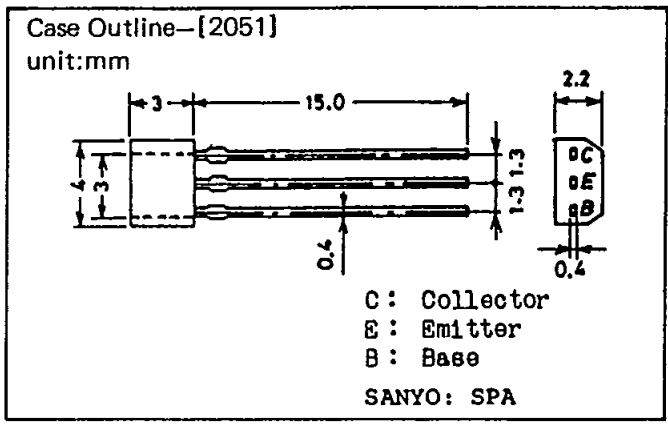

et4U.com

DataSheet4U.com

DataShe

DataSheet4U.com

www.DataSheet4U.com

DataSheet4U.com

DataSheet4U.com