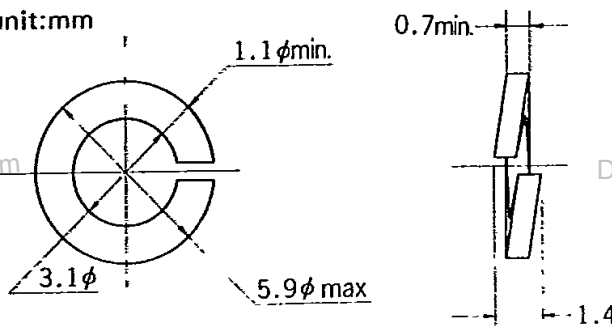

Case Outline-[0015]

unit:mm