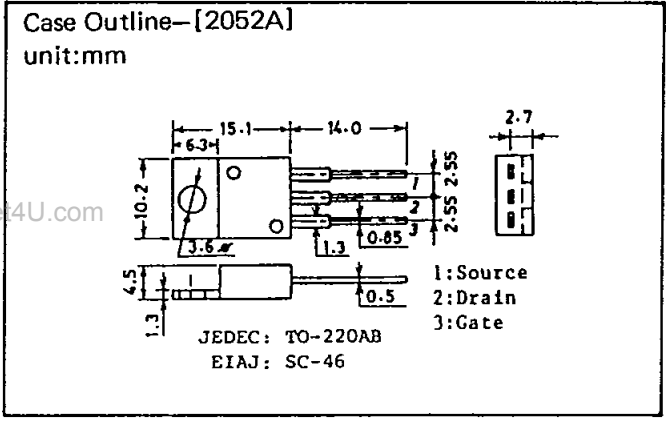

et4U.com

DataSheet4U.com

DataShe

DataSheet4U.com

www.DataSheet4U.com

DataSheet4U.com

DataSheet4U.com