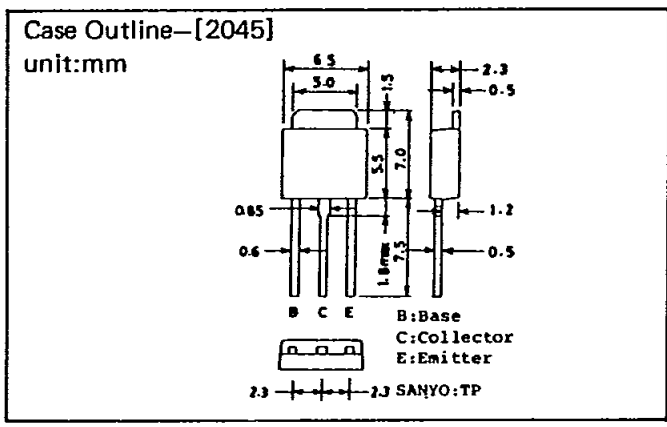

et4U.com

DataSheet4U.com

DataShe

DataSheet4U.com

www.DataSheet4U.com

DataSheet4U.com

DataSheet4U.com