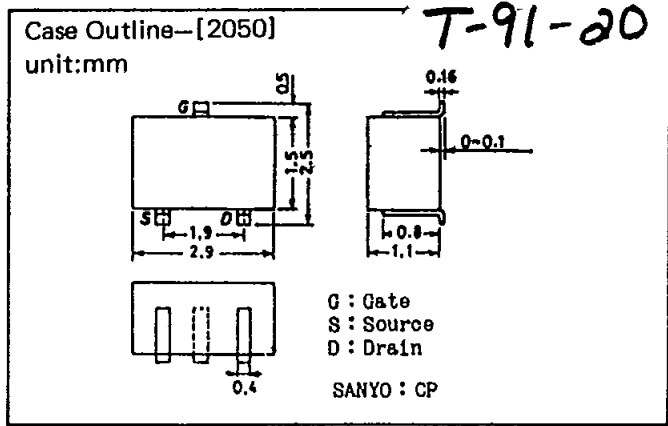

et4U.com

DataSheet4U.com

DataShe

DataSheet4U.com

www.DataSheet4U.com

DataSheet4U.com

DataSheet4U.com