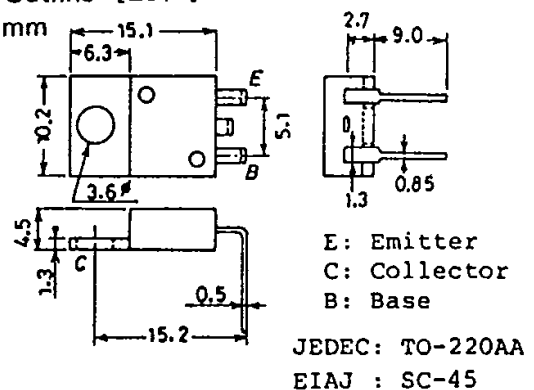

CASE OUTLINES AND ATTACHMENTS

- All of Sanyo Transistor case outlines are illustrated below.
- All dimensions are in mm, and dimensions which are not followed by min. or max. are represented by typical values.
- No marking is indicated.

Case Outline—[2003A]
unit:mm

Case Outline—[2009A]
unit:mm

Case Outline—[2004A]
unit:mm

Case Outline—[2010A]
unit:mm

Case Outline—[2005A]
unit:mm

Case Outline—[2012]
unit:mm

Case Outline—[2006A]
unit:mm

Case Outline—[2013]
unit:mm

et4U.com

DataSheet4U.com

DataShe

DataSheet4U.com

www.DataSheet4U.com

DataSheet4U.com

DataSheet4U.com

Case Outline-[2056] unit:mm